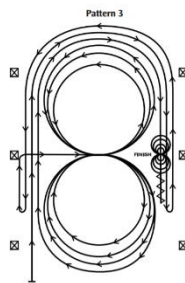

FUTURE PLANS

West Coast Reiners is currently running various fundraising ventures to go towards growing our club with a view to completing construction of a purpose built reining arena at MREC that will not only benefit West Coast Reiners but all other users groups that are affiliated with MREC such as Cutting, Camp Draft, Western Group, Pony Club, Dressage and Hack days.

This requires a large amount of funding from various sources such as Community Grants, Lottery Support, Sports foundations and obviously sponsorship from any Business or Company willing to get involved.

We are excited to present our 2022 Sponsorship packages and would welcome the opportunity to talk with you as to how WCR and your business can work together in 2022 and beyond.